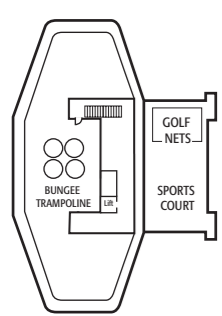

* Stateroom has one additional bed in the form of a single sofa bed in Suites and Superior Deluxe Balcony Staterooms and in the form of an upper pullman berth in all other staterooms.
 ** Stateroom has two additional beds in the form of a double sofa bed in AB-AD grade Suites and Superior Deluxe Balcony Staterooms, and in the form of upper pullman berths in AE grade Suites and all other staterooms.

Please see page 32 for stateroom notes.

SUN DECK

AQUA DECK

LIDO DECK

RIVIERA DECK

A DECK

B DECK

Passengers booking JD and OD grade staterooms can take advantage of a Spa Stateroom Package for a supplement - see page 40 for details.

The balconies in staterooms A101, A102, A103 & A104 are partially shaded.

SKY DECK

OCEAN DECK

AZURA DECK PLANS

Azura - 115,000 tons, Built in 2010
 Normal operating capacity: 3,100 passengers and 1,226 crew
 (maximum operating capacity: 3,574 passengers)