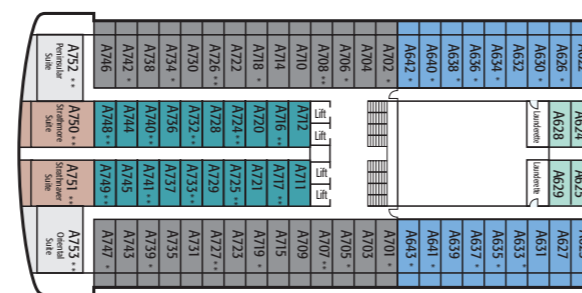

Please see page 32 for stateroom notes.

SUN DECK

AQUA DECK

LIDO DECK

RIVIERA DECK

A DECK

B DECK

Passengers booking JD and OD grade staterooms can take advantage of a Spa Stateroom Package for a supplement - see page 40 for details.

The balconies in staterooms A101, A102, A103 & A104 are partially shaded.

SKY DECK

OCEAN DECK

AZURA DECK PLANS

Azura - 115,000 tons, Built in 2010
 Normal operating capacity: 3,100 passengers and 1,226 crew
 (maximum operating capacity: 3,574 passengers)