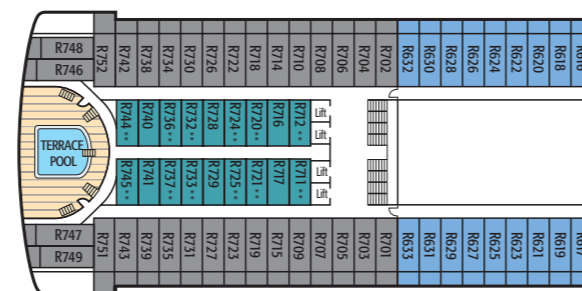

Please see page 32 for stateroom notes.

SUN DECK

AQUA DECK

LIDO DECK

RIVIERA DECK

A DECK

B DECK

Passengers booking JD and OD grade staterooms can take advantage of a Spa Stateroom Package for a supplement - see page 40 for details.

The balconies in staterooms A101, A102, A103 & A104 are partially shaded.

SKY DECK

OCEAN DECK

AZURA DECK PLANS

Azura - 115,000 tons, Built in 2010
 Normal operating capacity: 3,100 passengers and 1,226 crew
 (maximum operating capacity: 3,574 passengers)