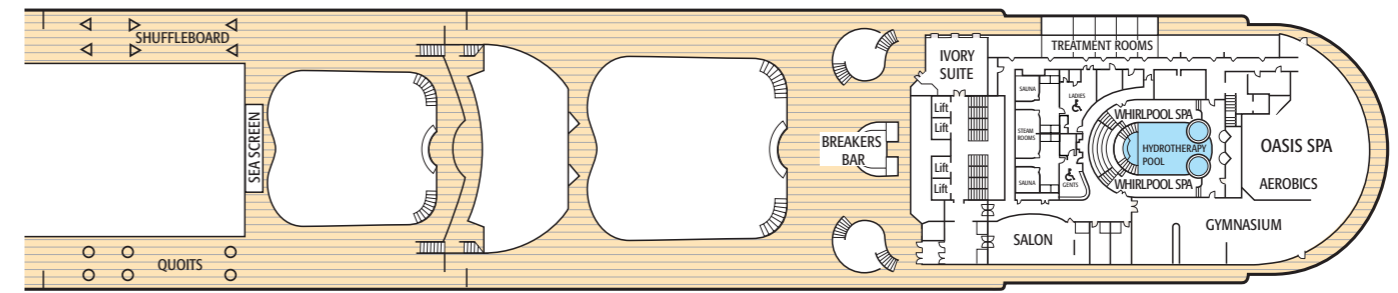

AZURA DECK PLANS

Azura - 115,000 tons, Built in 2010
 Normal operating capacity: 3,100 passengers and 1,226 crew
 (maximum operating capacity: 3,574 passengers)

Stateroom Types

- | | |
|---|---|
| Suite with Balcony and Bath/Shower | Outside Stateroom with Shower |
| AB A deck | LB E & P decks |
| AC Riviera deck | LC P & Riviera decks |
| AD A, C, D, E & Lido decks | Outside Stateroom with Shower (Part Obstructed View) |
| Suite with Balcony and Bath/Shower † | MA E & Lido decks |
| AE D deck | Outside Stateroom with Shower (Obstructed View) |
| Superior Deluxe Balcony Stateroom with Bath/Shower | NA E deck |
| CA D deck | Inside Stateroom with Shower |
| CB D deck | OA Riviera deck |
| CC D & E decks | OB A & Riviera decks |
| Balcony Stateroom with Shower | OC B, C, D & E decks |
| JA A & Riviera decks | OD Lido deck |
| JB B & C decks | OE A & Riviera decks |
| JC A & Riviera decks | OF B & C decks |
| JD Lido deck | OG D, E & P decks |
| JE B & C decks | Outside Single Stateroom |
| JF A & Riviera decks | RA F deck |
| JG B, C, D & E decks | Inside Single Stateroom |
| | SA F deck |

Please see page 32 for stateroom notes.

SUN DECK

AQUA DECK

LIDO DECK

RIVIERA DECK

A DECK

B DECK

Passengers booking JD and OD grade staterooms can take advantage of a Spa Stateroom Package for a supplement - see page 40 for details.

The balconies in staterooms A101, A102, A103 & A104 are partially shaded.

SKY DECK

OCEAN DECK

AZURA DECK PLANS

Azura - 115,000 tons, Built in 2010
 Normal operating capacity: 3,100 passengers and 1,226 crew
 (maximum operating capacity: 3,574 passengers)