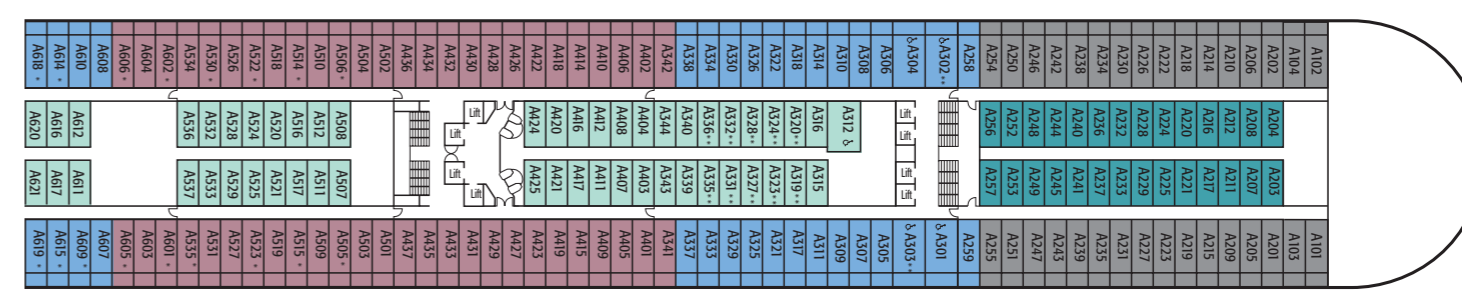

Please see page 32 for stateroom notes.

SUN DECK

AQUA DECK

LIDO DECK

RIVIERA DECK

A DECK

B DECK

Passengers booking JD and OD grade staterooms can take advantage of a Spa Stateroom Package for a supplement - see page 40 for details.

The balconies in staterooms A101, A102, A103 & A104 are partially shaded.

SKY DECK

OCEAN DECK

AZURA DECK PLANS

Azura - 115,000 tons, Built in 2010
 Normal operating capacity: 3,100 passengers and 1,226 crew
 (maximum operating capacity: 3,574 passengers)