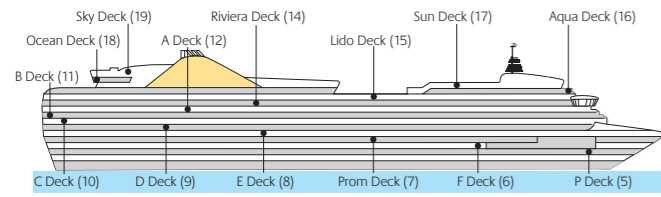

Please see page 32 for stateroom notes.

SUN DECK

AQUA DECK

LIDO DECK

RIVIERA DECK

A DECK

B DECK

Passengers booking JD and OD grade staterooms can take advantage of a Spa Stateroom Package for a supplement - see page 40 for details.

The balconies in staterooms A101, A102, A103 & A104 are partially shaded.

SKY DECK

OCEAN DECK

AZURA DECK PLANS

Azura - 115,000 tons, Built in 2010
 Normal operating capacity: 3,100 passengers and 1,226 crew
 (maximum operating capacity: 3,574 passengers)