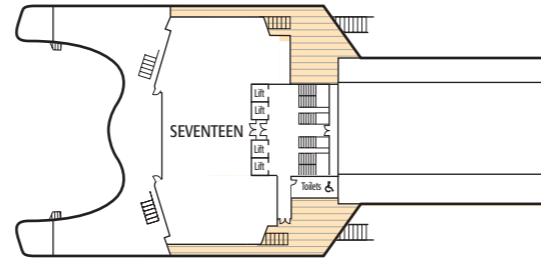

AZURA DECK PLANS

Azura - 115,000 tons, Built in 2010
Normal operating capacity: 3,100 passengers and 1,226 crew
(maximum operating capacity: 3,574 passengers)

Stateroom Types

Suite with Balcony and Bath/Shower	Outside Stateroom with Shower
AB A deck	LB E & P decks
AC Riviera deck	LC P & Riviera decks
AD A, C, D, E & Lido decks	Outside Stateroom with Shower (Part Obstructed View)
Suite with Balcony and Bath/Shower †	MA E & Lido decks
AE D deck	Outside Stateroom with Shower (Obstructed View)
Superior Deluxe Balcony Stateroom with Bath/Shower	NA E deck
CA D deck	Inside Stateroom with Shower
CB D deck	OA Riviera deck
CC D & E decks	OB A & Riviera decks
Balcony Stateroom with Shower	OC B, C, D & E decks
JA A & Riviera decks	OD Lido deck
JB B & C decks	OE A & Riviera decks
JC A & Riviera decks	OF B & C decks
JD Lido deck	OG D, E & P decks
JE B & C decks	Outside Single Stateroom
JF A & Riviera decks	RA F deck
JG B, C, D & E decks	Inside Single Stateroom
	SA F deck

* Stateroom has one additional bed in the form of a single sofa bed in Suites and Superior Deluxe Balcony Staterooms and in the form of an upper pullman berth in all other staterooms.
** Stateroom has two additional beds in the form of a double sofa bed in AB-AD grade Suites and Superior Deluxe Balcony Staterooms, and in the form of upper pullman berths in AE grade Suites and all other staterooms.

Please see page 32 for stateroom notes.

SUN DECK

AQUA DECK

LIDO DECK

RIVIERA DECK

A DECK

B DECK

Passengers booking JD and OD grade staterooms can take advantage of a Spa Stateroom Package for a supplement - see page 40 for details.

The balconies in staterooms A101, A102, A103 & A104 are partially shaded.

SKY DECK

OCEAN DECK