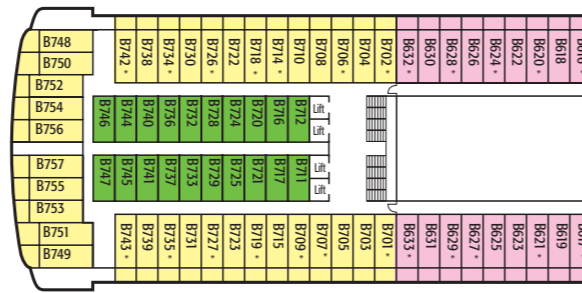

Please see page 32 for stateroom notes.

SUN DECK

AQUA DECK

LIDO DECK

RIVIERA DECK

A DECK

B DECK

Passengers booking JD and OD grade staterooms can take advantage of a Spa Stateroom Package for a supplement - see page 40 for details.

The balconies in staterooms A101, A102, A103 & A104 are partially shaded.

SKY DECK

OCEAN DECK

AZURA DECK PLANS

Azura - 115,000 tons, Built in 2010
 Normal operating capacity: 3,100 passengers and 1,226 crew
 (maximum operating capacity: 3,574 passengers)