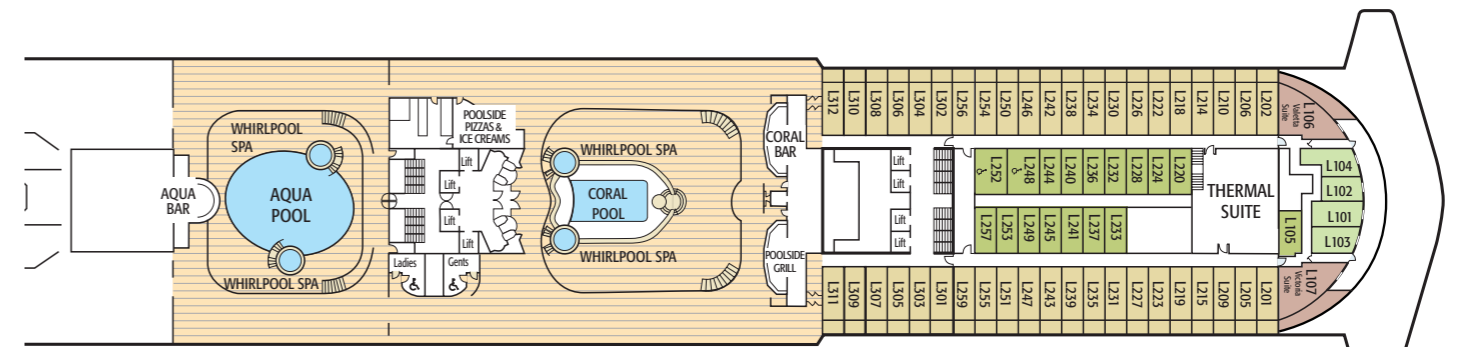

AZURA DECK PLANS

Azura - 115,000 tons, Built in 2010
 Normal operating capacity: 3,100 passengers and 1,226 crew
 (maximum operating capacity: 3,574 passengers)

Stateroom Types

- | | |
|---|---|
| Suite with Balcony and Bath/Shower | Outside Stateroom with Shower |
| AB A deck | LB E & P decks |
| AC Riviera deck | LC P & Riviera decks |
| AD A, C, D, E & Lido decks | Outside Stateroom with Shower (Part Obstructed View) |
| Suite with Balcony and Bath/Shower † | MA E & Lido decks |
| AE D deck | Outside Stateroom with Shower (Obstructed View) |
| Superior Deluxe Balcony Stateroom with Bath/Shower | NA E deck |
| CA D deck | Inside Stateroom with Shower |
| CB D deck | OA Riviera deck |
| CC D & E decks | OB A & Riviera decks |
| Balcony Stateroom with Shower | OC B, C, D & E decks |
| JA A & Riviera decks | OD Lido deck |
| JB B & C decks | OE A & Riviera decks |
| JC A & Riviera decks | OF B & C decks |
| JD Lido deck | OG D, E & P decks |
| JE B & C decks | Outside Single Stateroom |
| JF A & Riviera decks | RA F deck |
| JG B, C, D & E decks | Inside Single Stateroom |
| | SA F deck |

Please see page 32 for stateroom notes.

SUN DECK

AQUA DECK

LIDO DECK

RIVIERA DECK

A DECK

B DECK

Passengers booking JD and OD grade staterooms can take advantage of a Spa Stateroom Package for a supplement - see page 40 for details.

The balconies in staterooms A101, A102, A103 & A104 are partially shaded.

SKY DECK

OCEAN DECK

AZURA DECK PLANS

Azura - 115,000 tons, Built in 2010
 Normal operating capacity: 3,100 passengers and 1,226 crew
 (maximum operating capacity: 3,574 passengers)