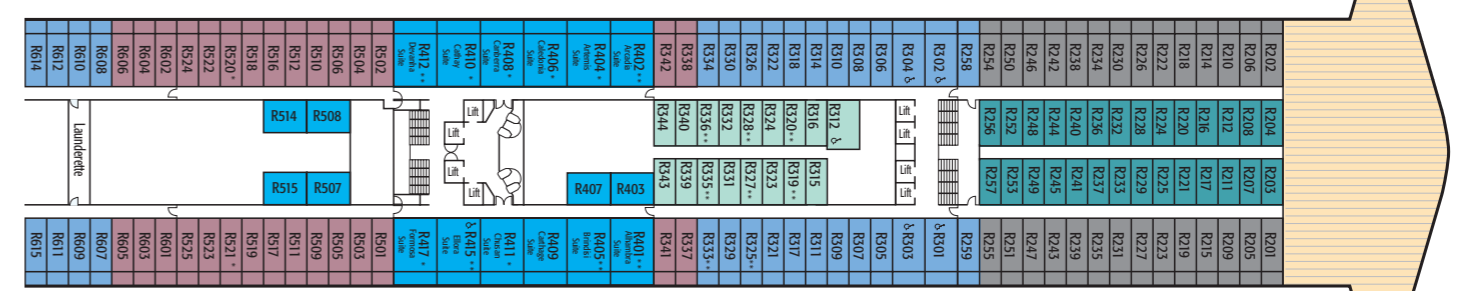

Please see page 32 for stateroom notes.

SUN DECK

AQUA DECK

LIDO DECK

RIVIERA DECK

A DECK

B DECK

Passengers booking JD and OD grade staterooms can take advantage of a Spa Stateroom Package for a supplement - see page 40 for details.

The balconies in staterooms A101, A102, A103 & A104 are partially shaded.

SKY DECK

OCEAN DECK

AZURA DECK PLANS

Azura - 115,000 tons, Built in 2010
 Normal operating capacity: 3,100 passengers and 1,226 crew
 (maximum operating capacity: 3,574 passengers)