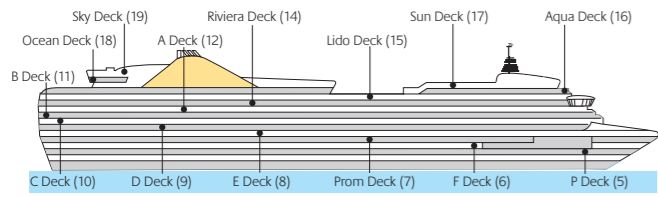

AZURA DECK PLANS