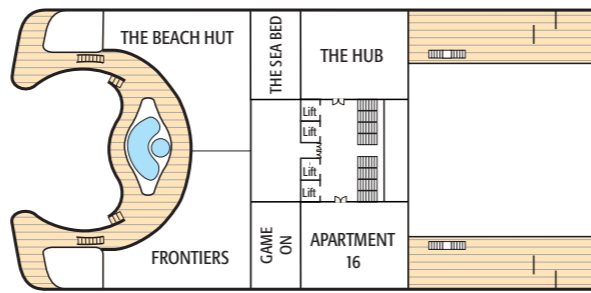

AZURA DECK PLANS

Azura - 115,000 tons, Built in 2010
Normal operating capacity: 3,100 passengers and 1,226 crew
(maximum operating capacity: 3,574 passengers)

Stateroom Types

Suite with Balcony and Bath/Shower	Outside Stateroom with Shower
AB A deck	LB E & P decks
AC Riviera deck	LC P & Riviera decks
AD A, C, D, E & Lido decks	Outside Stateroom with Shower (Part Obstructed View)
Suite with Balcony and Bath/Shower †	MA E & Lido decks
AE D deck	Outside Stateroom with Shower (Obstructed View)
Superior Deluxe Balcony Stateroom with Bath/Shower	NA E deck
CA D deck	Inside Stateroom with Shower
CB D deck	OA Riviera deck
CC D & E decks	OB A & Riviera decks
Balcony Stateroom with Shower	OC B, C, D & E decks
JA A & Riviera decks	OD Lido deck
JB B & C decks	OE A & Riviera decks
JC A & Riviera decks	OF B & C decks
JD Lido deck	OG D, E & P decks
JE B & C decks	Outside Single Stateroom
JF A & Riviera decks	RA F deck
JG B, C, D & E decks	Inside Single Stateroom
	SA F deck

* Stateroom has one additional bed in the form of a single sofa bed in Suites and Superior Deluxe Balcony Staterooms and in the form of an upper pullman berth in all other staterooms.
** Stateroom has two additional beds in the form of a double sofa bed in AB-AD grade Suites and Superior Deluxe Balcony Staterooms, and in the form of upper pullman berths in AE grade Suites and all other staterooms.

Please see page 32 for stateroom notes.

SUN DECK

AQUA DECK

LIDO DECK

RIVIERA DECK

A DECK

B DECK

Passengers booking JD and OD grade staterooms can take advantage of a Spa Stateroom Package for a supplement - see page 40 for details.

The balconies in staterooms A101, A102, A103 & A104 are partially shaded.

SKY DECK

OCEAN DECK