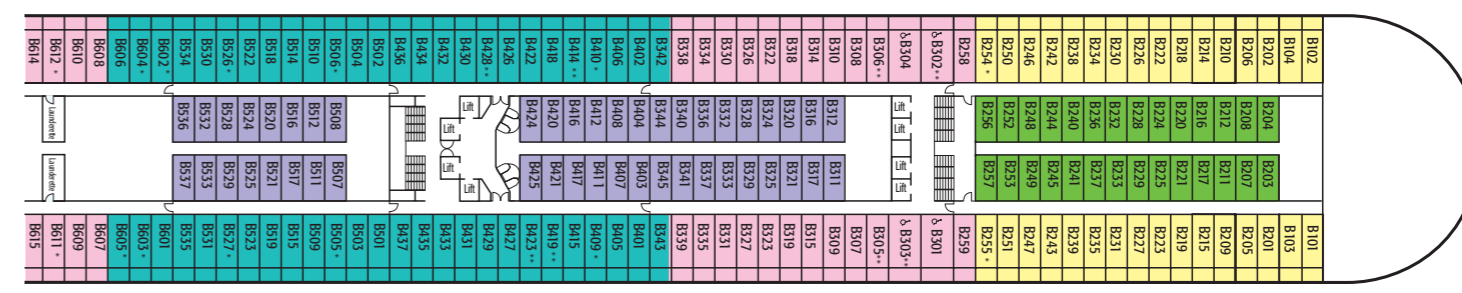

AZURA DECK PLANS

Azura - 115,000 tons, Built in 2010
 Normal operating capacity: 3,100 passengers and 1,226 crew
 (maximum operating capacity: 3,574 passengers)

Stateroom Types

- | | |
|---|---|
| Suite with Balcony and Bath/Shower | Outside Stateroom with Shower |
| AB A deck | LB E & P decks |
| AC Riviera deck | LC P & Riviera decks |
| AD A, C, D, E & Lido decks | Outside Stateroom with Shower (Part Obstructed View) |
| Suite with Balcony and Bath/Shower † | MA E & Lido decks |
| AE D deck | Outside Stateroom with Shower (Obstructed View) |
| Superior Deluxe Balcony Stateroom with Bath/Shower | NA E deck |
| CA D deck | Inside Stateroom with Shower |
| CB D deck | OA Riviera deck |
| CC D & E decks | OB A & Riviera decks |
| Balcony Stateroom with Shower | OC B, C, D & E decks |
| JA A & Riviera decks | OD Lido deck |
| JB B & C decks | OE A & Riviera decks |
| JC A & Riviera decks | OF B & C decks |
| JD Lido deck | OG D, E & P decks |
| JE B & C decks | Outside Single Stateroom |
| JF A & Riviera decks | RA F deck |
| JG B, C, D & E decks | Inside Single Stateroom |
| | SA F deck |

Please see page 32 for stateroom notes.

SUN DECK

AQUA DECK

LIDO DECK

RIVIERA DECK

A DECK

B DECK

Passengers booking JD and OD grade staterooms can take advantage of a Spa Stateroom Package for a supplement - see page 40 for details.

The balconies in staterooms A101, A102, A103 & A104 are partially shaded.

SKY DECK

OCEAN DECK

AZURA DECK PLANS

Azura - 115,000 tons, Built in 2010
 Normal operating capacity: 3,100 passengers and 1,226 crew
 (maximum operating capacity: 3,574 passengers)