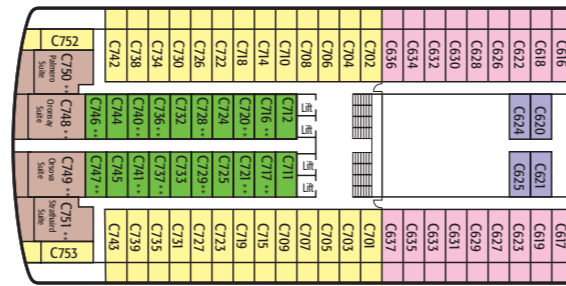

AZURA DECK PLANS

Azura - 115,000 tons, Built in 2010
Normal operating capacity: 3,100 passengers and 1,226 crew
(maximum operating capacity: 3,574 passengers)

Stateroom Types

Suite with Balcony and Bath/Shower

- **AB** A deck
- **AC** Riviera deck
- **AD** A, C, D, E & Lido decks

Suite with Balcony and Bath/Shower †

- **AE** D deck

Superior Deluxe Balcony Stateroom with Bath/Shower

- **CA** D deck
- **CB** D deck
- **CC** D & E decks

Balcony Stateroom with Shower

- **JA** A & Riviera decks
- **JB** B & C decks
- **JC** A & Riviera decks
- **JD** Lido deck
- **JE** B & C decks
- **JF** A & Riviera decks
- **JG** B, C, D & E decks

Outside Stateroom with Shower

- **LB** E & P decks
- **LC** P & Riviera decks

Outside Stateroom with Shower (Part Obstructed View)

- **MA** E & Lido decks

Outside Stateroom with Shower (Obstructed View)

- **NA** E deck

Inside Stateroom with Shower

- **OA** Riviera deck
- **OB** A & Riviera decks
- **OC** B, C, D & E decks
- **OD** Lido deck
- **OE** A & Riviera decks
- **OF** B & C decks
- **OG** D, E & P decks

Outside Single Stateroom

- **RA** F deck

Inside Single Stateroom

- **SA** F deck

* Stateroom has one additional bed in the form of a single sofa bed in Suites and Superior Deluxe Balcony Staterooms and in the form of an upper pullman berth in all other staterooms.
** Stateroom has two additional beds in the form of a double sofa bed in AB-AD grade Suites and Superior Deluxe Balcony Staterooms, and in the form of upper pullman berths in AE grade Suites and all other staterooms.

AZURA STATEROOM NOTES

† **AE Suite:** D105 and D106 are large suites consisting of two bedrooms, two bathrooms with bath and shower, a lounge and a large balcony. These suites are suitable for sharing couples or families. Please note that the second bedroom has fixed twin beds.