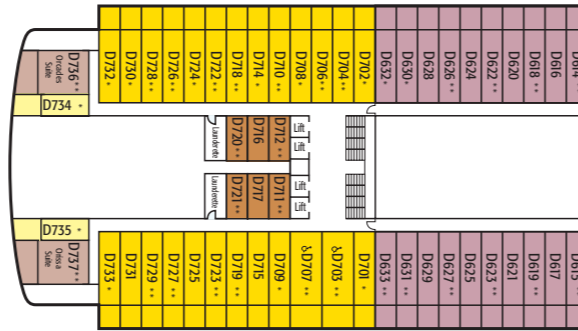

Balcony Stateroom: Please note staterooms B750 and B751 have an obstructed view due to the ship's structure.

MA & NA Staterooms: Please note that safety equipment obstructs the view of all these staterooms.

C DECK

D DECK

E DECK

PROM DECK

F DECK

G DECK

P DECK